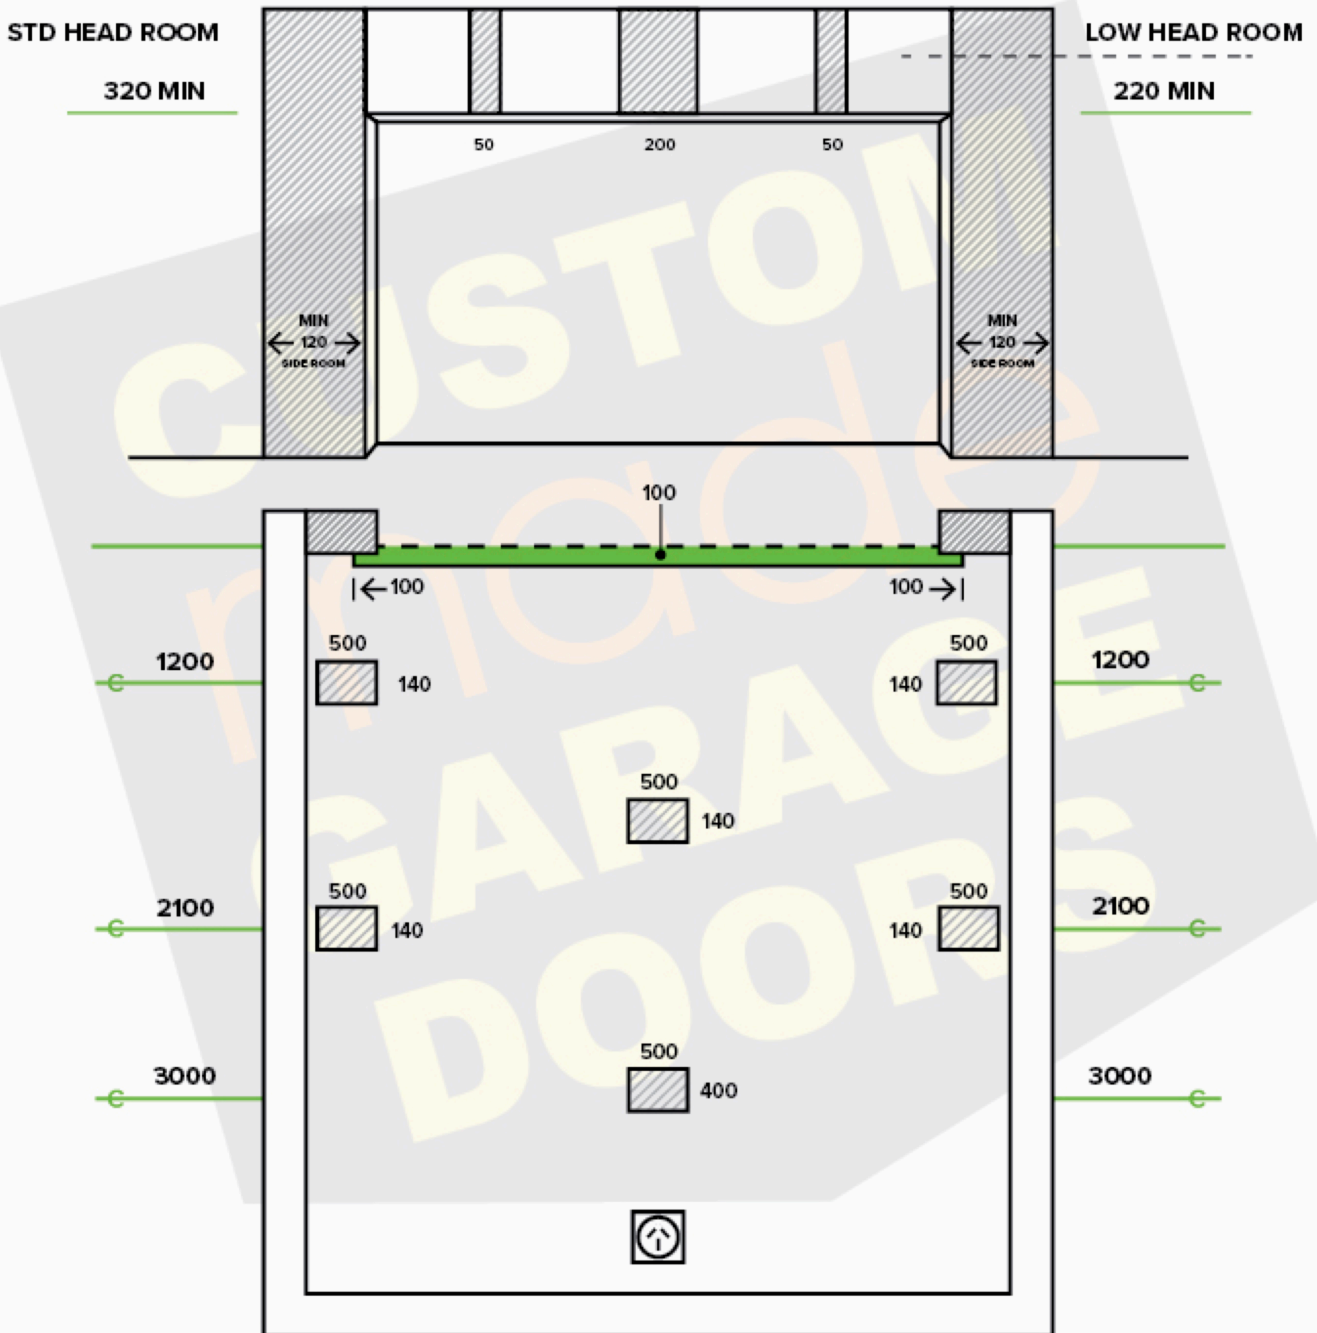

The Genuine Custom Made Garage Door Professionals

NORTH ISLAND • CHRISTCHURCH • SOUTHERN LAKES

FIXING DETAILS 2.0 – 2.2M HEIGHT

1400 € € € 1400

0800 661 366 • info@custommade.co.nz • www.custommade.co.nz