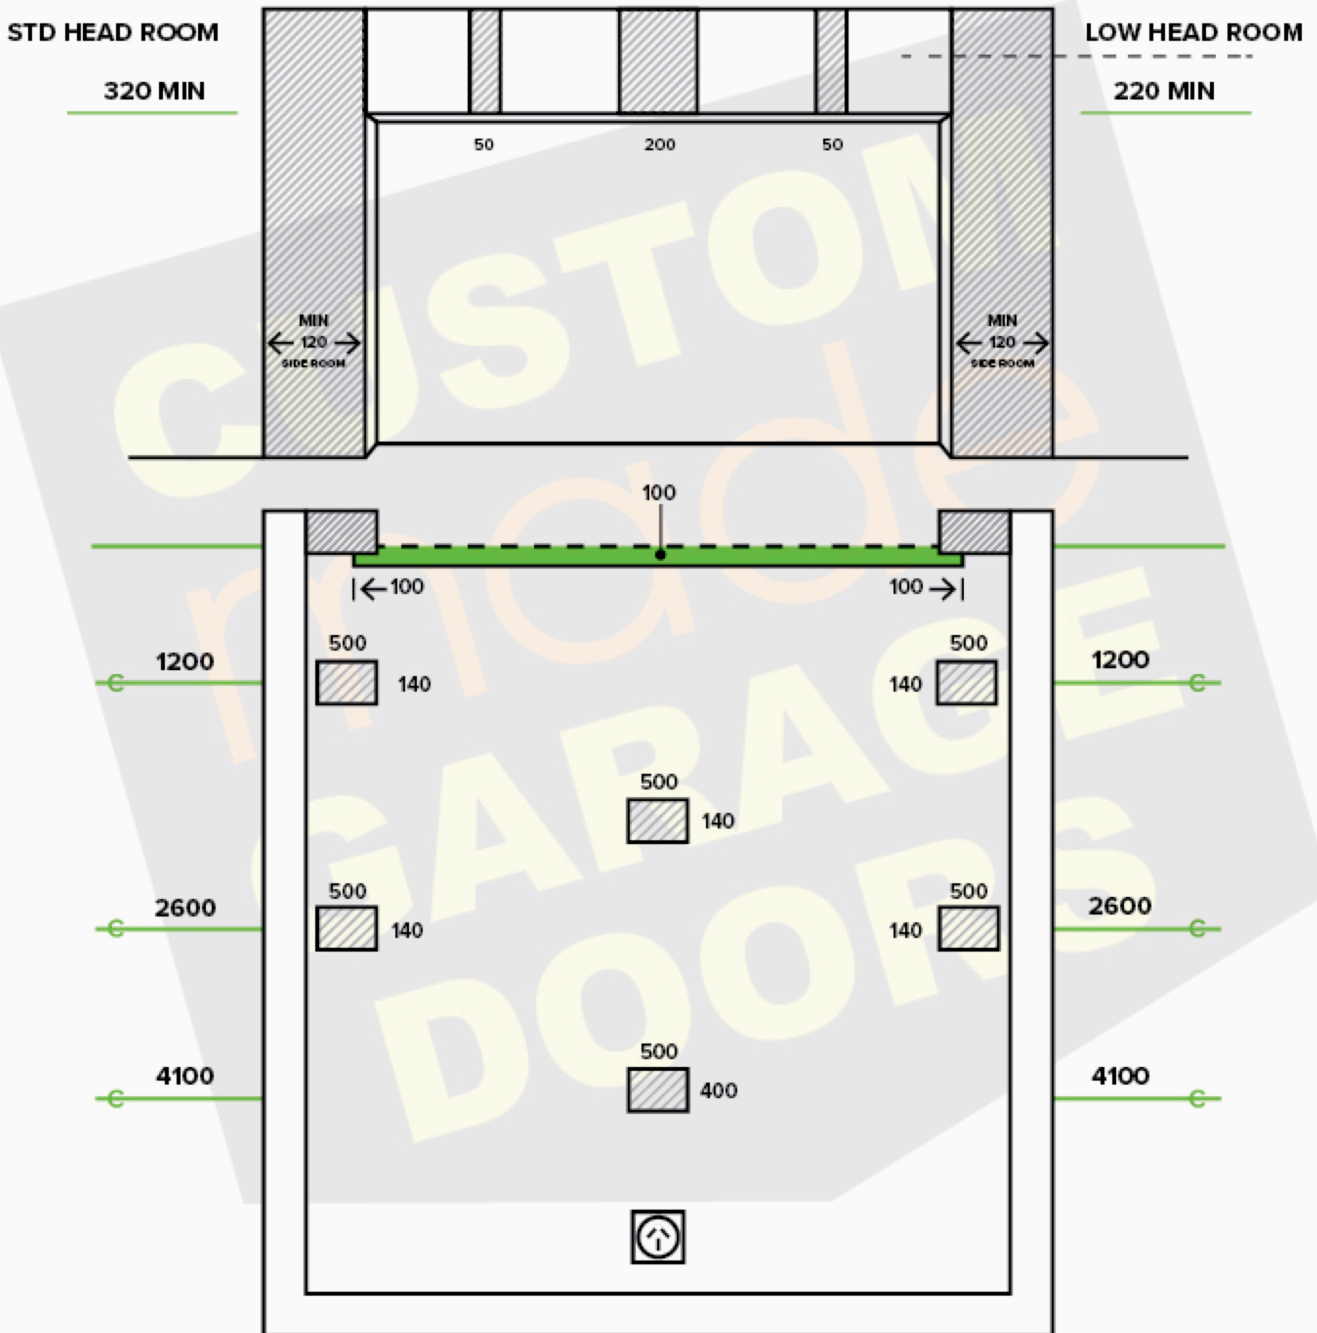

The Genuine Custom Made Garage Door Professionals

NORTH ISLAND • CHRISTCHURCH • SOUTHERN LAKES

FIXING DETAILS 2.5 – 3.0M HEIGHT

1400 € € € 1400

0800 661 366 • info@custommade.co.nz • www.custommade.co.nz