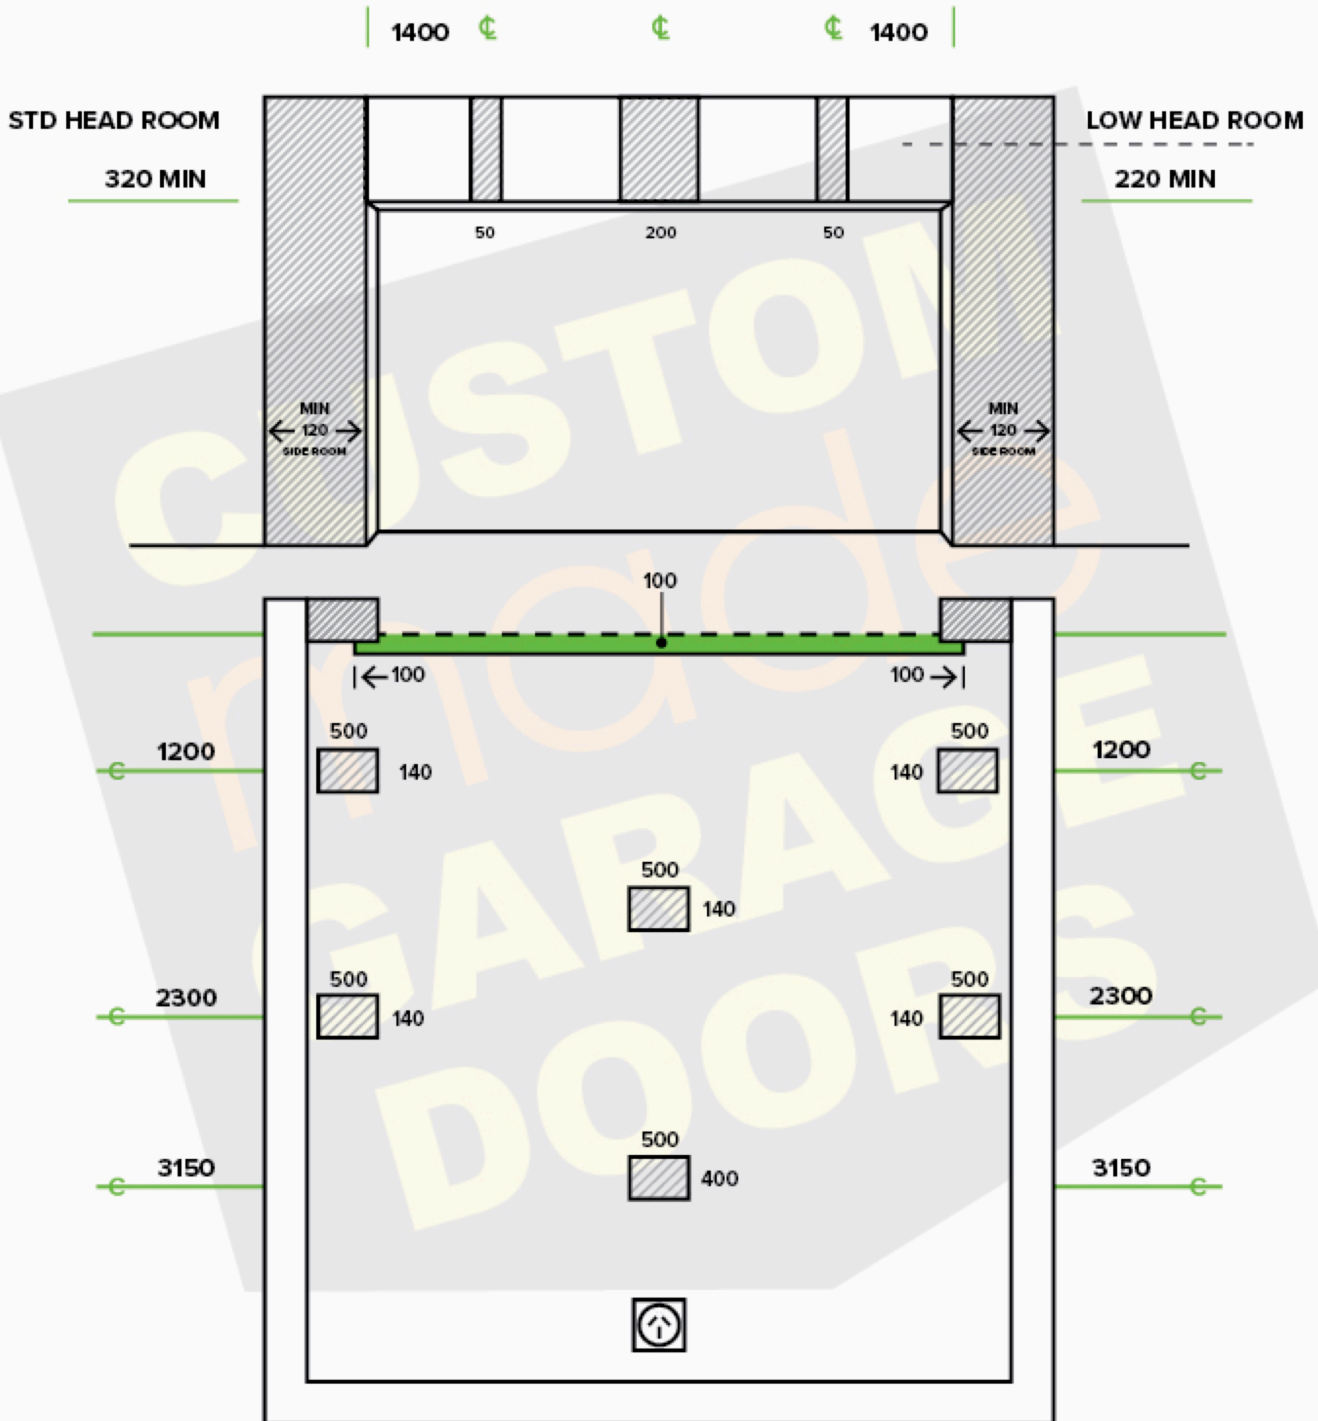

The Genuine Custom Made Garage Door Professionals

NORTH ISLAND • CHRISTCHURCH • SOUTHERN LAKES

FIXING DETAILS 2.2 – 2.5M HEIGHT

0800 661 366 • info@custommade.co.nz • www.custommade.co.nz