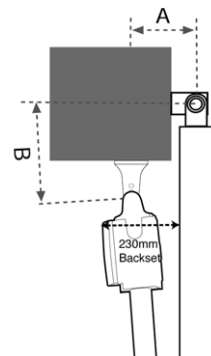

### Hold-open mode

The gate can be held open electronically until the reset button is pressed.

### Warranty:

The MGL300 comes with a two year warranty.

Linear Installation Table					
A=15cm B=15cm	= ~90°	A			
		12cm	14cm	16cm	18cm
B	10cm	115°	112°	110°	105°
	12cm	110°	105°	101°	90°
	14cm	108°	95°	90°	85°
	16cm	106°	90°	85°	